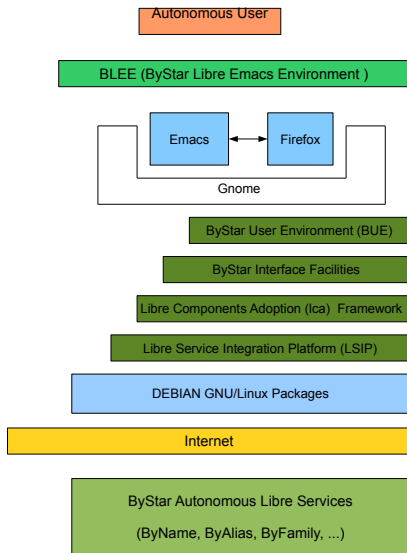

# Some Frame Title

- This text only appears in the presentation form

# Applicability

- ByStar Emacs User Environment
- ByStar Gnome User Environment
- ByStar Browser User Environment

Supported Form Factors: Desktop, Laptop, Netbook, Handset

ByStar Autonomous Libre Service: ByName, ByFamily, ByAlias,  
ByMemory, BySmb, ByWhere

# Interface Model of ByStar User Env and ByStar Services

ByStar Autonomous Service Environment (BASE)

ByStar User Environment (BUE)

# ByStar Libre Emacs Environment (BLEE) Model