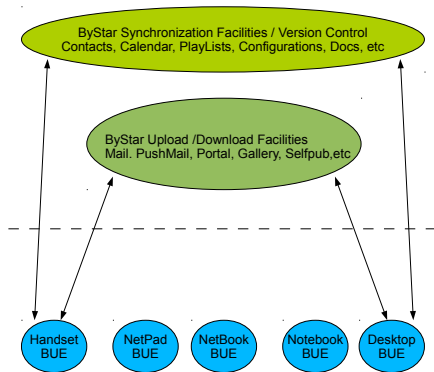

# Applicability

- ByStar Emacs User Environment
- ByStar Gnome User Environment
- ByStar Browser User Environment

Supported Form Factors: Desktop, Laptop, Netbook, Handset

ByStar Autonomous Libre Service: ByName, ByFamily, ByAlias,  
ByMemory, BySmb, ByWhere

# Interface Model of ByStar User Env and ByStar Services

ByStar Autonomous Service Environment (BASE)

ByStar User Environment (BUE)

# Gallery Folder Upload.

- ftp from Droid